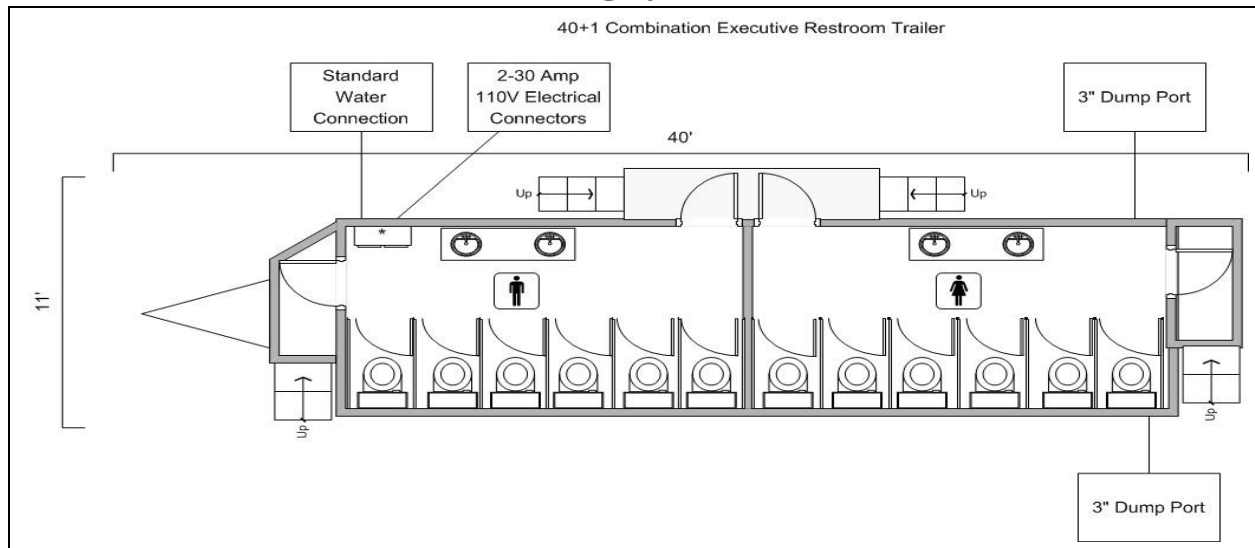

Andy Gump, Inc.

40+ Executive Restroom Trailer

AG40+1

Women's Side Features:

- Six Private Stalls
- One 2-Station "No Touch" Sink
- One Baby Changing Station

Men's Side Features:

- Six Private Stalls
- One 2-Station "No Touch" Sink

Additional Features

- 2400 Average Uses
- 1200 Gallon Waste Tank
- Emerald Green Simulated Marble Partitions
- Flushing Toilets
- Air Conditioning/Heating
- Interior Lights and Mirrors
- Soap and Paper Towels
- Dual Paper rolls and Sanitary Seat Pads

Requirements to be Operational

- Water (Standard Garden Hose Connection)
- Power (Two 110-Volt/30Amp, Non GFI Protected)
- 30 Amp Cord End is a NEMA TT-30P Configuration

Note: In the event that 30 amp circuits are unavailable, 15 amp connector adapters are supplied with the trailer. Failure to provide 30 amp circuits may result in minimal or no use of AC/Heater and/or hot water heater.